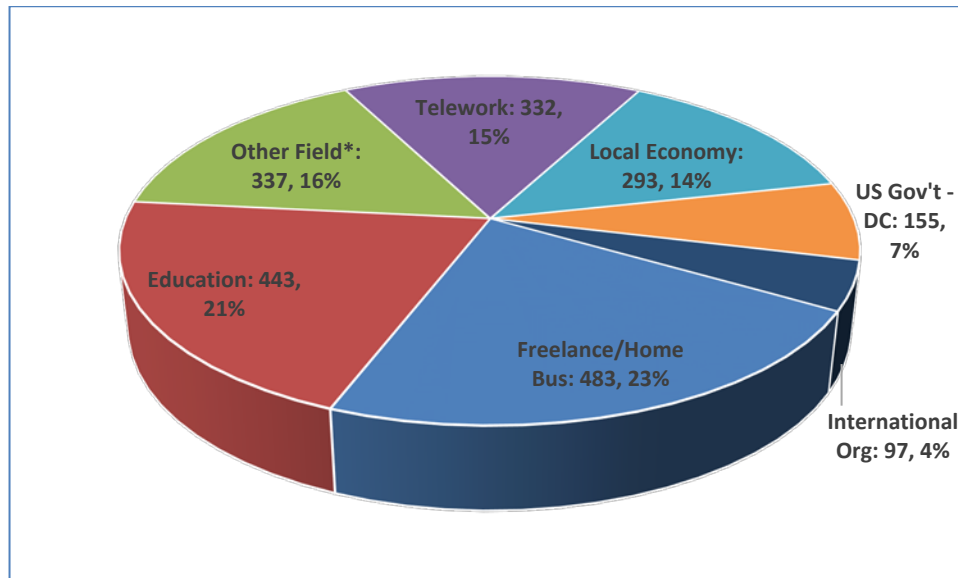

## Geographic Distribution of Family Member Employment – Spring 2018

Bureau	Family Members at Post	Working Inside %	Pending Inside %	Working Outside %	Total Family Members Working* %
African Affairs	1,642	25%	5%	19%	44%
East Asian Pacific Affairs	2,572	14%	4%	15%	29%
European Affairs	3,413	14%	4%	20%	34%
Near Eastern Affairs	1,258	19%	5%	20%	39%
South Central Asia	559	36%	8%	18%	54%
Western Hemisphere Affairs	2,710	15%	4%	15%	30%
<b>TOTAL/Average</b>	<b>12,154</b>	<b>17%</b>	<b>4%</b>	<b>18%</b>	<b>35%</b>

\* Total does not include Pending.

*Worldwide Family Member Employment Overview, Spring 2018 (230 updated posts, 97% of posts reporting)  
 "Adult Family Members" are associated with the US Department of State, the other Foreign Affairs Agencies, as well as all other government agencies operating under Chief of Mission authority.*

## Number of Inside the Mission EFM Employees by Bureau

2015 to 2018

(Note: includes Filled and Pending positions; includes full-time, part-time, and intermittent work schedules.)

Worldwide Family Member Employment Overview, Spring 2018 (230 updated posts, 97% of posts reporting)  
 "Adult Family Members" are associated with the US Department of State, the other Foreign Affairs Agencies, as well as all other government agencies operating under Chief of Mission authority.

## Family Member Employment Outside the Mission

12,154 Family Members; 2,140 Employed Outside the Mission