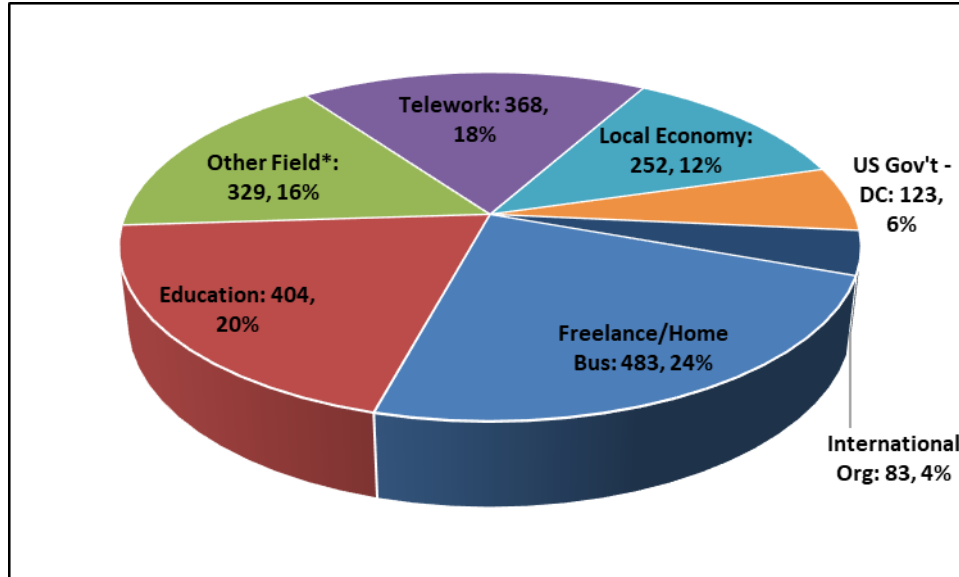

Employment Status of Family Members Overseas

Geographic Distribution of Family Member Employment – Fall 2018

| Bureau | Family Members at Post | Working Inside % | Pending Inside % | Working Outside % | Total Family Members Working* % |
|----------------------------|------------------------|------------------|------------------|-------------------|---------------------------------|
| African Affairs | 1,649 | 24% | 8% | 18% | 42% |
| East Asian Pacific Affairs | 2,461 | 15% | 7% | 16% | 30% |
| European Affairs | 3,328 | 15% | 5% | 20% | 35% |
| Near Eastern Affairs | 1,322 | 19% | 9% | 17% | 35% |
| South Central Asia | 539 | 35% | 13% | 14% | 49% |
| Western Hemisphere Affairs | 2,683 | 15% | 7% | 15% | 30% |
| TOTAL/Average | 11,982 | 21% | 8% | 17% | 37% |

* Total does not include Pending.

*Worldwide Family Member Employment Overview, Fall 2018 (233 updated posts, 99% of posts reporting)
 "Adult Family Members" are associated with the US Department of State, the other Foreign Affairs Agencies, as well as all other government agencies operating under Chief of Mission authority.*

Number of Inside the Mission EFM Employees by Bureau

2015 to 2018

(Note: includes Filled and Pending positions; includes full-time, part-time, and intermittent work schedules.)

Worldwide Family Member Employment Overview, Fall 2018 (233 updated posts, 99% of posts reporting)
 "Adult Family Members" are associated with the US Department of State, the other Foreign Affairs Agencies, as well as all other government agencies operating under Chief of Mission authority.

Family Member Employment Outside the Mission

11,982 Family Members; 2,042 Employed Outside the Mission

*Other Field:

| | |
|--------------------------|----|
| Commute to US | 21 |
| DETO | 77 |
| Law | 18 |
| Medical | 60 |
| Military | 14 |
| Other Diplomatic Mission | 10 |
| PVO/NGO | 57 |
| Recreation Association | 72 |