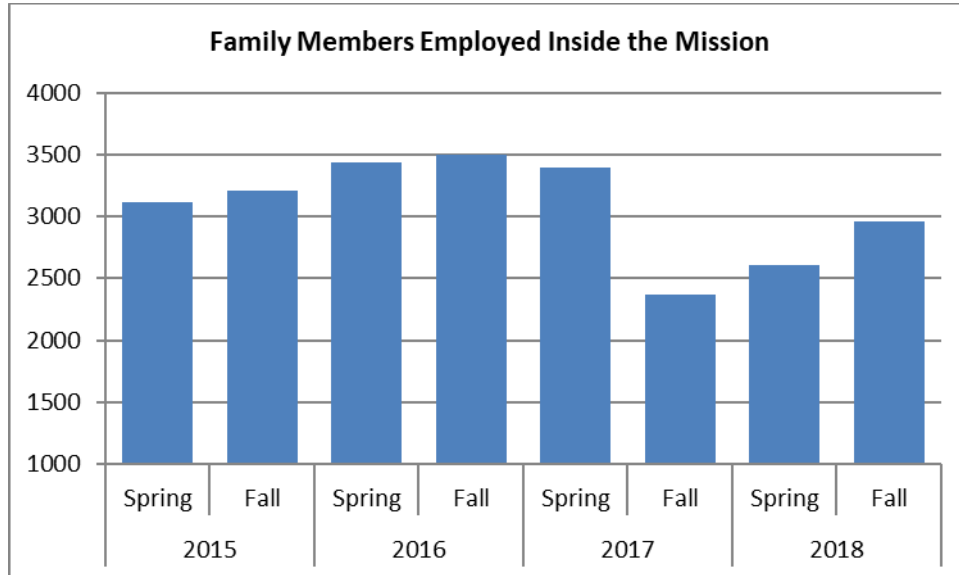

Worldwide Family Member Employment Overview Family Member Employment Report Fall 2018

Family Member Population Overseas

*Worldwide Family Member Employment Overview, Fall 2018 (233 updated posts, 99% of posts reporting)
"Adult Family Members" are associated with the US Department of State, the other Foreign Affairs Agencies, as well as all other government agencies operating under Chief of Mission authority.*

Employment Status of Family Members Overseas

Geographic Distribution of Family Member Employment – Fall 2018

| Bureau | Family Members at Post | Working Inside % | Pending Inside % | Working Outside % | Total Family Members Working* % |
|----------------------------|------------------------|------------------|------------------|-------------------|---------------------------------|
| African Affairs | 1,649 | 24% | 8% | 18% | 42% |
| East Asian Pacific Affairs | 2,461 | 15% | 7% | 16% | 30% |
| European Affairs | 3,328 | 15% | 5% | 20% | 35% |
| Near Eastern Affairs | 1,322 | 19% | 9% | 17% | 35% |
| South Central Asia | 539 | 35% | 13% | 14% | 49% |
| Western Hemisphere Affairs | 2,683 | 15% | 7% | 15% | 30% |
| TOTAL/Average | 11,982 | 21% | 8% | 17% | 37% |

* Total does not include Pending.

*Worldwide Family Member Employment Overview, Fall 2018 (233 updated posts, 99% of posts reporting)
 "Adult Family Members" are associated with the US Department of State, the other Foreign Affairs Agencies, as well as all other government agencies operating under Chief of Mission authority.*

Number of Inside the Mission EFM Employees by Bureau

2015 to 2018

(Note: includes Filled and Pending positions; includes full-time, part-time, and intermittent work schedules.)

Worldwide Family Member Employment Overview, Fall 2018 (233 updated posts, 99% of posts reporting)
 "Adult Family Members" are associated with the US Department of State, the other Foreign Affairs Agencies, as well as all other government agencies operating under Chief of Mission authority.