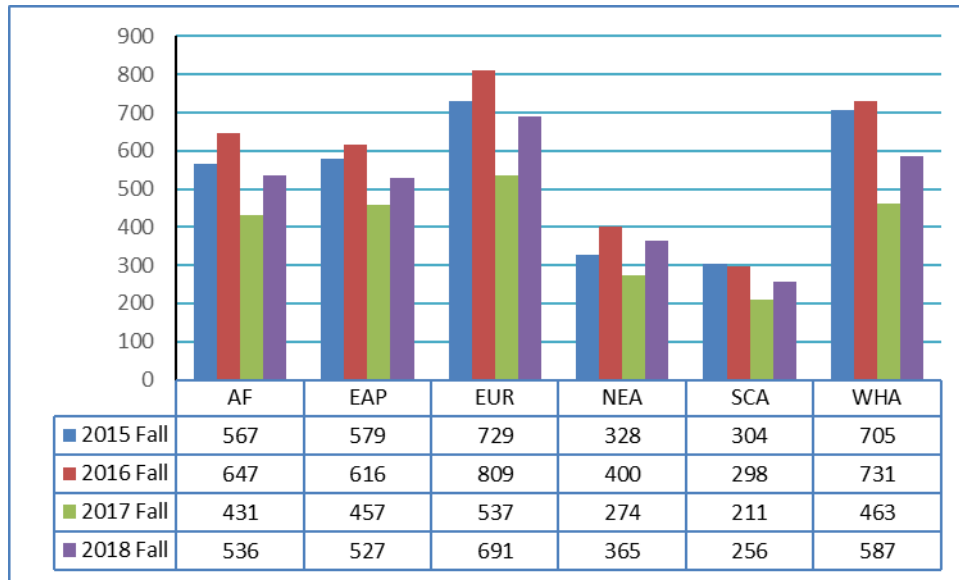

Number of Inside the Mission EFM Employees by Bureau

2015 to 2018

(Note: includes Filled and Pending positions; includes full-time, part-time, and intermittent work schedules.)