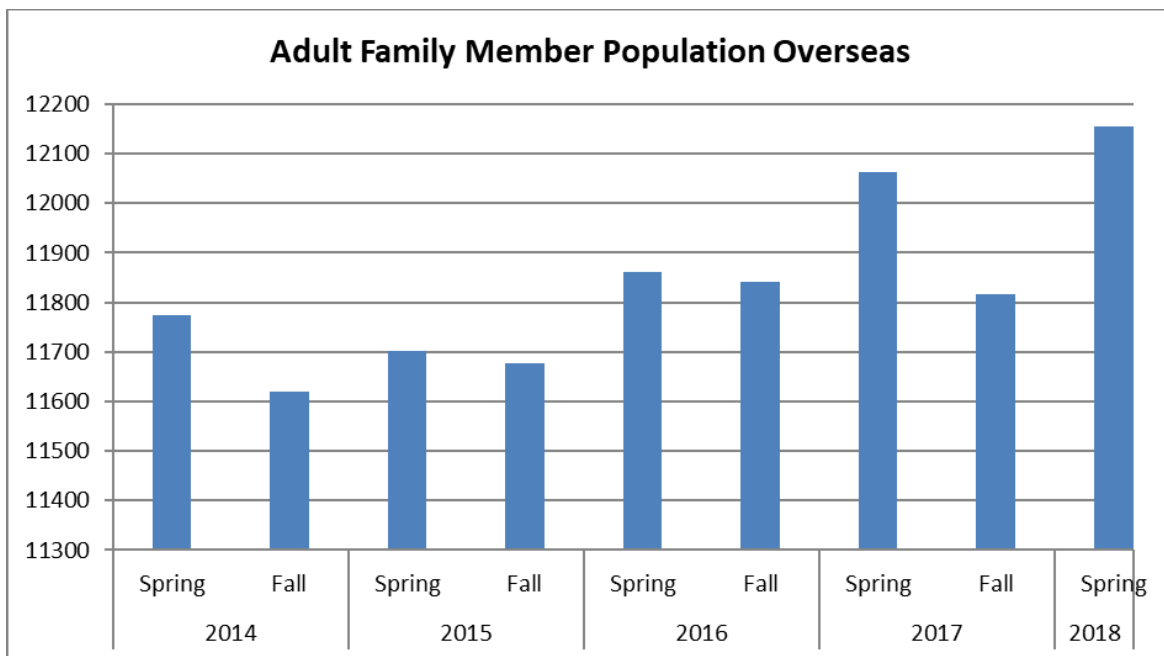

**Worldwide Family Member Employment Overview  
Family Member Employment Report  
Spring 2018**

*(FAMER data are collected and published twice a year, in spring and in fall. This spring report reflects data collected for the period November 2017 – April 2018. The next report will reflect data for the period May 2018 – October 2018.)*

**Family Member Population Overseas**

*Worldwide Family Member Employment Overview, Spring 2018 (230 updated posts, 97% of posts reporting)  
“Adult Family Members” are associated with the US Department of State, the other Foreign Affairs Agencies, as well as all other government agencies operating under Chief of Mission authority.*