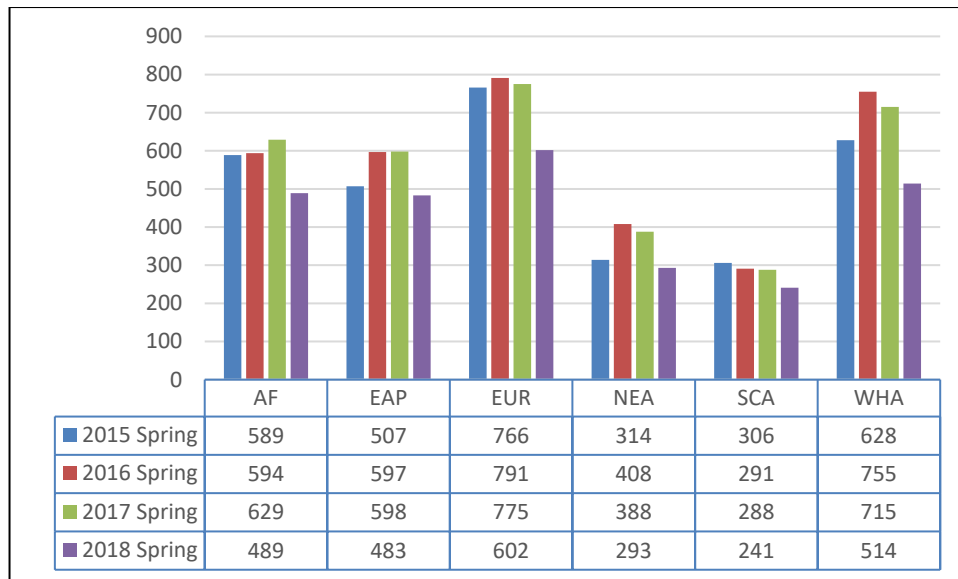

Number of Inside the Mission EFM Employees by Bureau

2015 to 2018

(Note: includes Filled and Pending positions; includes full-time, part-time, and intermittent work schedules.)