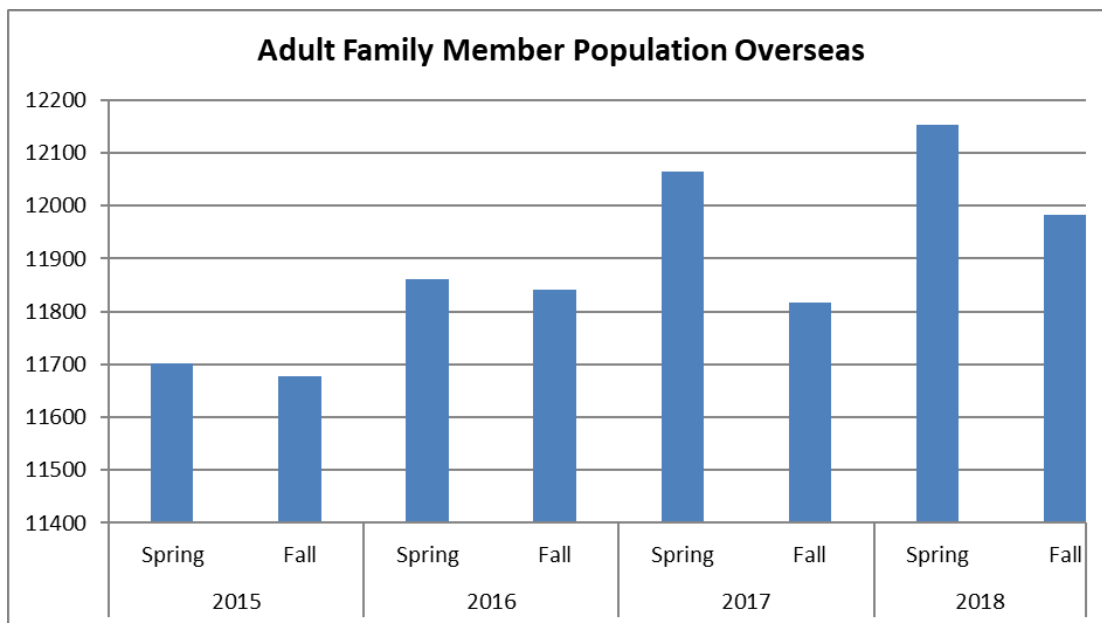

Worldwide Family Member Employment Overview Family Member Employment Report Fall 2018

Family Member Population Overseas

*Worldwide Family Member Employment Overview, Fall 2018 (233 updated posts, 99% of posts reporting)
"Adult Family Members" are associated with the US Department of State, the other Foreign Affairs Agencies, as well as all other government agencies operating under Chief of Mission authority.*

Employment Status of Family Members Overseas

Geographic Distribution of Family Member Employment – Fall 2018

| Bureau | Family Members at Post | Working Inside % | Pending Inside % | Working Outside % | Total Family Members Working* % |
|----------------------------|------------------------|------------------|------------------|-------------------|---------------------------------|
| African Affairs | 1,649 | 24% | 8% | 18% | 42% |
| East Asian Pacific Affairs | 2,461 | 15% | 7% | 16% | 30% |
| European Affairs | 3,328 | 15% | 5% | 20% | 35% |
| Near Eastern Affairs | 1,322 | 19% | 9% | 17% | 35% |
| South Central Asia | 539 | 35% | 13% | 14% | 49% |
| Western Hemisphere Affairs | 2,683 | 15% | 7% | 15% | 30% |
| TOTAL/Average | 11,982 | 21% | 8% | 17% | 37% |