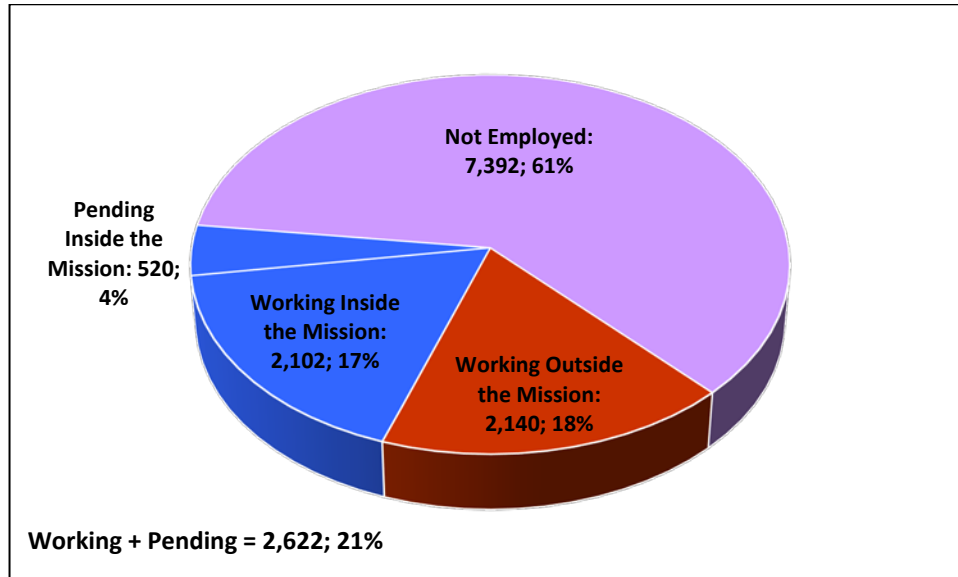

Employment Status of Family Members Overseas

Geographic Distribution of Family Member Employment – Spring 2018

Bureau	Family Members at Post	Working Inside %	Pending Inside %	Working Outside %	Total Family Members Working* %
African Affairs	1,642	25%	5%	19%	44%
East Asian Pacific Affairs	2,572	14%	4%	15%	29%
European Affairs	3,413	14%	4%	20%	34%
Near Eastern Affairs	1,258	19%	5%	20%	39%
South Central Asia	559	36%	8%	18%	54%
Western Hemisphere Affairs	2,710	15%	4%	15%	30%
TOTAL/Average	12,154	17%	4%	18%	35%

* Total does not include Pending.

*Worldwide Family Member Employment Overview, Spring 2018 (230 updated posts, 97% of posts reporting)
"Adult Family Members" are associated with the US Department of State, the other Foreign Affairs Agencies, as well as all other government agencies operating under Chief of Mission authority.*