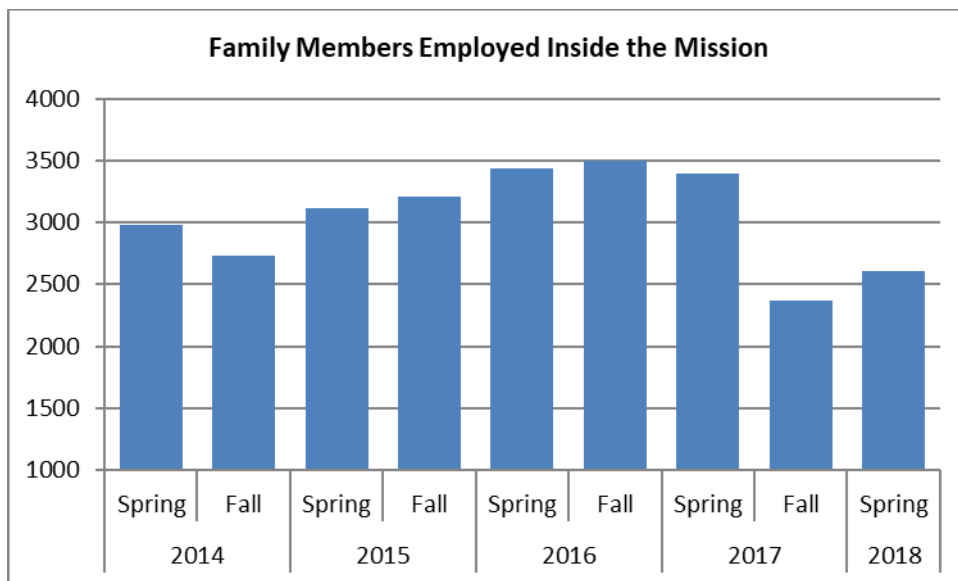

## Geographic Distribution of Family Member Employment – Spring 2018

Bureau	Family Members at Post	Working Inside %	Pending Inside %	Working Outside %	Total Family Members Working* %
African Affairs	1,642	25%	5%	19%	44%
East Asian Pacific Affairs	2,572	14%	4%	15%	29%
European Affairs	3,413	14%	4%	20%	34%
Near Eastern Affairs	1,258	19%	5%	20%	39%
South Central Asia	559	36%	8%	18%	54%
Western Hemisphere Affairs	2,710	15%	4%	15%	30%
<b>TOTAL/Average</b>	<b>12,154</b>	<b>17%</b>	<b>4%</b>	<b>18%</b>	<b>35%</b>

\* Total does not include Pending.

*Worldwide Family Member Employment Overview, Spring 2018 (230 updated posts, 97% of posts reporting)  
 "Adult Family Members" are associated with the US Department of State, the other Foreign Affairs Agencies, as well as all other government agencies operating under Chief of Mission authority.*

## Number of Inside the Mission EFM Employees by Bureau

2015 to 2018

(Note: includes Filled and Pending positions; includes full-time, part-time, and intermittent work schedules.)

Worldwide Family Member Employment Overview, Spring 2018 (230 updated posts, 97% of posts reporting)  
 "Adult Family Members" are associated with the US Department of State, the other Foreign Affairs Agencies, as well as all other government agencies operating under Chief of Mission authority.