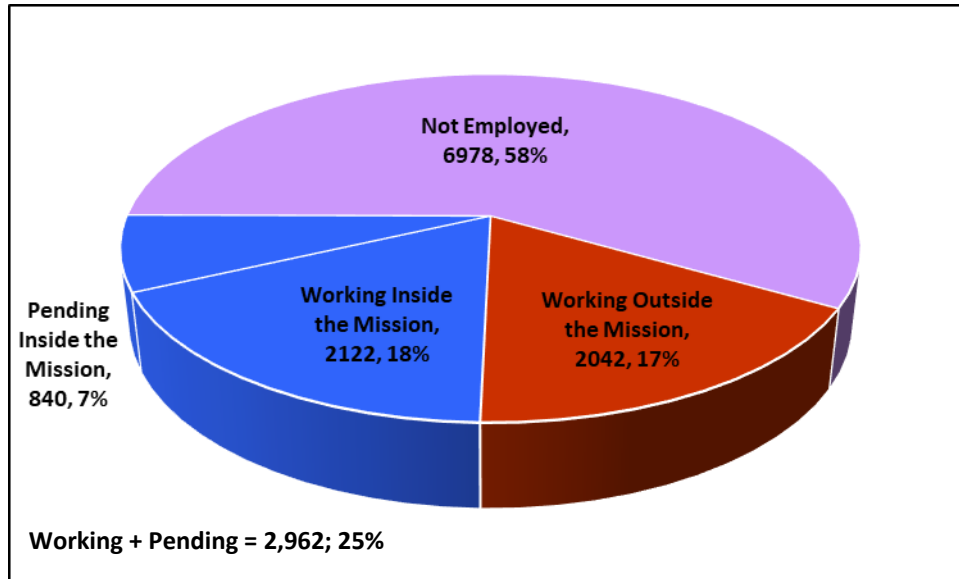

Worldwide Family Member Employment Overview Family Member Employment Report Fall 2018

Family Member Population Overseas

*Worldwide Family Member Employment Overview, Fall 2018 (233 updated posts, 99% of posts reporting)
"Adult Family Members" are associated with the US Department of State, the other Foreign Affairs Agencies, as well as all other government agencies operating under Chief of Mission authority.*

Employment Status of Family Members Overseas

Geographic Distribution of Family Member Employment – Fall 2018

| Bureau | Family Members at Post | Working Inside % | Pending Inside % | Working Outside % | Total Family Members Working* % |
|----------------------------|------------------------|------------------|------------------|-------------------|---------------------------------|
| African Affairs | 1,649 | 24% | 8% | 18% | 42% |
| East Asian Pacific Affairs | 2,461 | 15% | 7% | 16% | 30% |
| European Affairs | 3,328 | 15% | 5% | 20% | 35% |
| Near Eastern Affairs | 1,322 | 19% | 9% | 17% | 35% |
| South Central Asia | 539 | 35% | 13% | 14% | 49% |
| Western Hemisphere Affairs | 2,683 | 15% | 7% | 15% | 30% |
| TOTAL/Average | 11,982 | 21% | 8% | 17% | 37% |