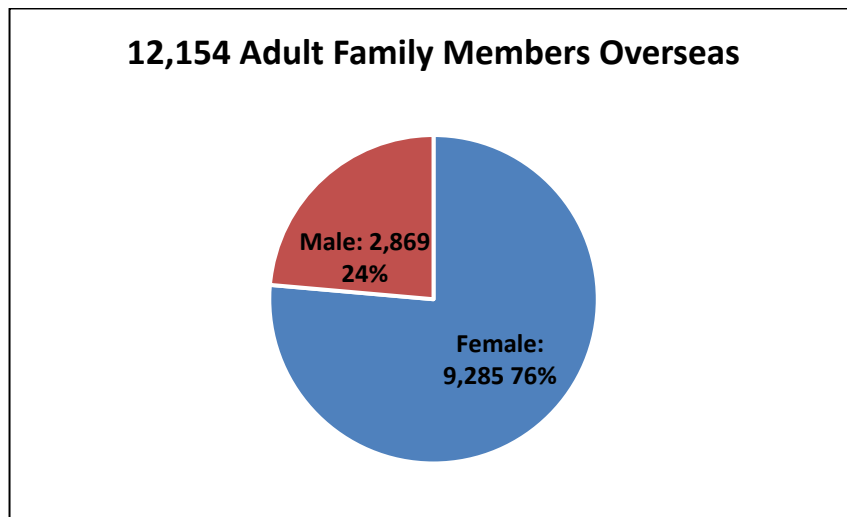

**Worldwide Family Member Employment Overview  
Family Member Employment Report  
Spring 2018**

*(FAMER data are collected and published twice a year, in spring and in fall. This spring report reflects data collected for the period November 2017 – April 2018. The next report will reflect data for the period May 2018 – October 2018.)*

**Family Member Population Overseas**

*Worldwide Family Member Employment Overview, Spring 2018 (230 updated posts, 97% of posts reporting)  
“Adult Family Members” are associated with the US Department of State, the other Foreign Affairs Agencies, as well as all other government agencies operating under Chief of Mission authority.*