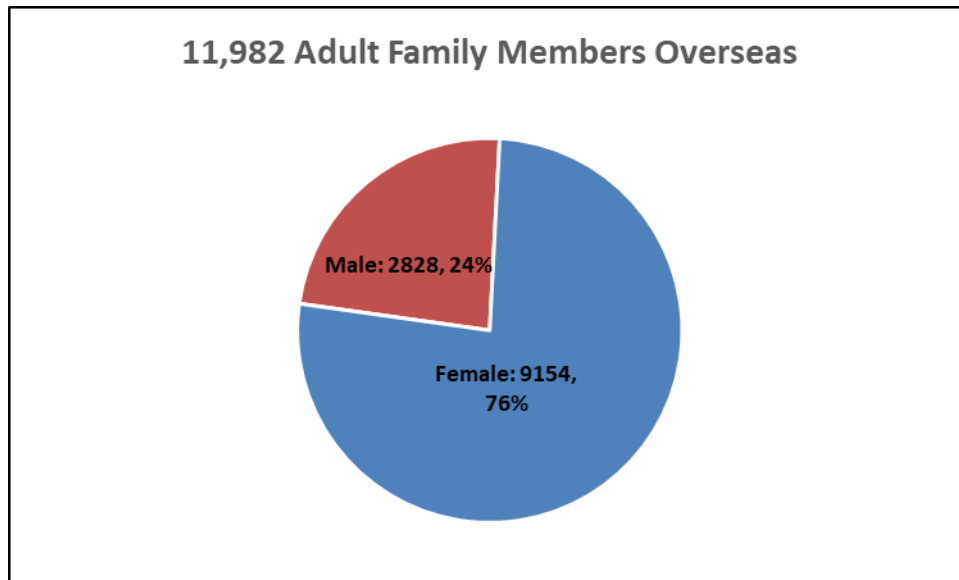

Worldwide Family Member Employment Overview Family Member Employment Report Fall 2018

Family Member Population Overseas

*Worldwide Family Member Employment Overview, Fall 2018 (233 updated posts, 99% of posts reporting)
"Adult Family Members" are associated with the US Department of State, the other Foreign Affairs Agencies, as well as all other government agencies operating under Chief of Mission authority.*

Employment Status of Family Members Overseas

Geographic Distribution of Family Member Employment – Fall 2018

| Bureau | Family Members at Post | Working Inside % | Pending Inside % | Working Outside % | Total Family Members Working* % |
|----------------------------|------------------------|------------------|------------------|-------------------|---------------------------------|
| African Affairs | 1,649 | 24% | 8% | 18% | 42% |
| East Asian Pacific Affairs | 2,461 | 15% | 7% | 16% | 30% |
| European Affairs | 3,328 | 15% | 5% | 20% | 35% |
| Near Eastern Affairs | 1,322 | 19% | 9% | 17% | 35% |
| South Central Asia | 539 | 35% | 13% | 14% | 49% |
| Western Hemisphere Affairs | 2,683 | 15% | 7% | 15% | 30% |
| TOTAL/Average | 11,982 | 21% | 8% | 17% | 37% |

* Total does not include Pending.

*Worldwide Family Member Employment Overview, Fall 2018 (233 updated posts, 99% of posts reporting)
 "Adult Family Members" are associated with the US Department of State, the other Foreign Affairs Agencies, as well as all other government agencies operating under Chief of Mission authority.*